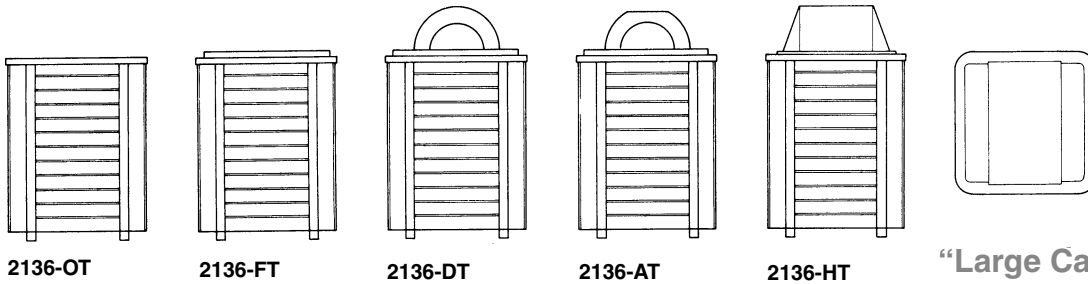

TimberForm Skyline	Model	Length	Width	Height	Mounting Options
Ash Receptacle	2137	1' 1" [330mm]	1' 1" [330mm]	2' 6" [760mm]	Surface*

Material: Frame of black powder-coated steel with kiln-dried 6/4 and 8/4 patterned Alaska yellow cedar wood surround.

Options: Ash tray color and Marine Teak or Purpleheart wood surround.

Notes: Includes black powder-coated steel ash tray.

* For permanent applications only (anchoring bolts by others).